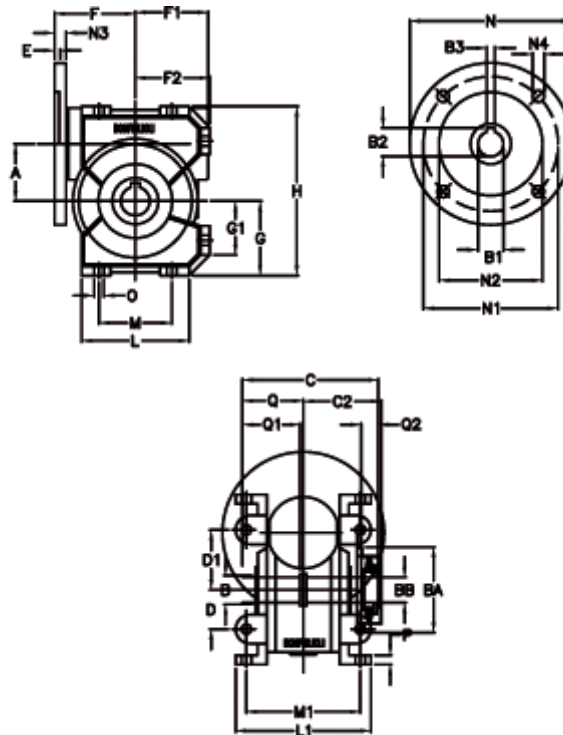

Data Sheet

Article number: 390204404602316

Description: Worm Gear with Torque Limiter
VF 44-L1-U-46-P63B14

Measures

a = 44.6	C2 = 48.0	g = 55.0	N = 90	Q1 = 32
B = 18	D = 29	G1 = 40.0	N1 = 75	Q2 = 12
B1 E7 = 11	D1 = 46	H = 127.0	N2 = 60	
B2 = 12.8	Description = VF 44U-xx-63B14	H1 = 97.0	N3 = 8.0	
B3 H9 = 4	E = 2.0	L = 80	N4 = 5.5	
BA = 40	F = 65	L1 = 100	O = 8.5	
BB H7 = 11	F1 = 54	m = 52	P = 8	
C = 79	F2 = 55.0	M1 = 81.0	Q = 32.0	